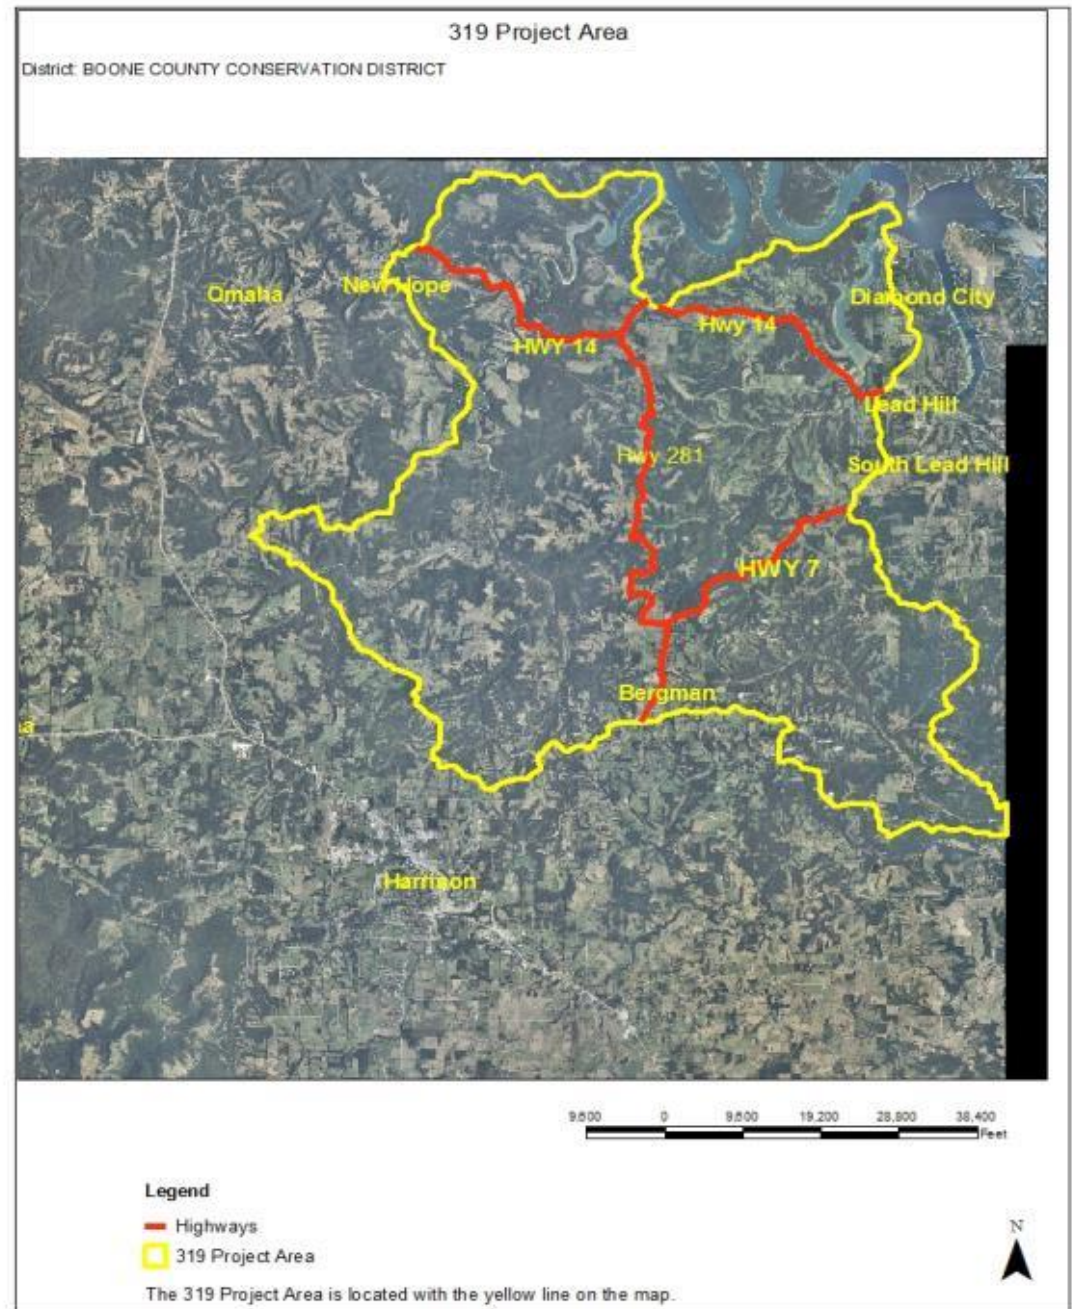

Boone County Bull Shoals Watershed Project

Presented By: Boone County Conservation
District

Boone County Bull Shoals Watershed Project

Bull Shoals Lake Watershed

- 711,467.07 acres
- Source of drinking water for approximately 20,000 people in Boone, Newton, Marion, and Searcy Counties.
- Our project area focuses on a total of 104,711 acres.

Boone County Bull Shoals Watershed Project

Project Focus

Five sub watersheds:

- West Sugarloaf Creek
- Middle Bear Creek
- Lower Bear Creek
- Cheatham Creek
- Sugar Orchard Creek

Project Goal

Encourage voluntary participation of Best Management Practices (BMPs) on 50% of pastureland (approximately 12,065 acres)

Other BMPs Completed in Our Second
Year:

Pipeline (516) 500 ft.

Heavy Use Area Protection (561)

Watering Facilities (614)

Fencing (382)
1493 ft.

Boone County Bull Shoals Watershed Project

Accomplishments to Date